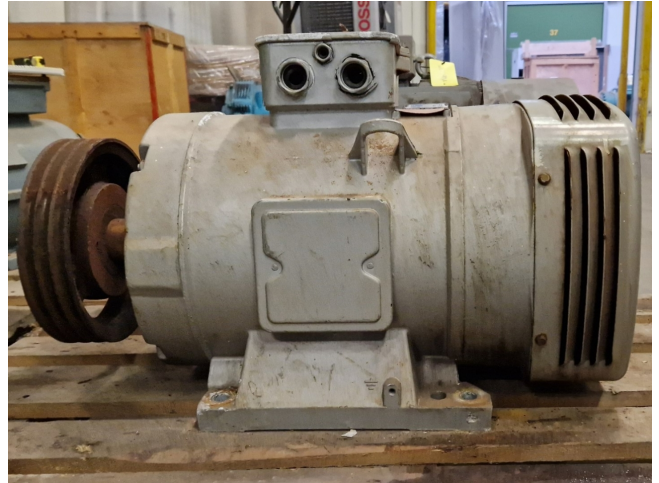

Leroy Somer PLS200LP-TC

Specifications

Marca	Leroy Somer
Tipo	PLS200LP-TC
kW	45
RPM	1460
Size & Weight	800x400x500 mm (LxWxH) & 190 kg
50 Hz / 60 Hz	50/60 Hz
Stock	2

Description

Used Leroy Somer PLS200LP-TC

Used Leroy-Somer PLS200LP-TC electric motor with the following specifications: 50/60 Hz - 45/52 kW - 1460/1765 RPM. Dimensions: 800x400x500 mm (LxWxH) & 190 kg.